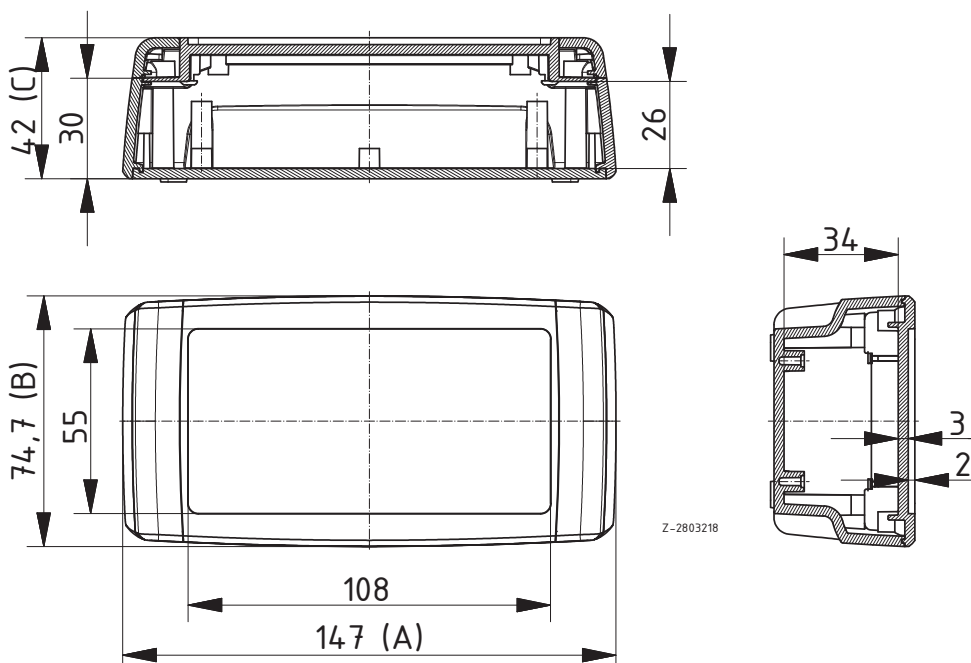

For accessories, please see the end of the chapter