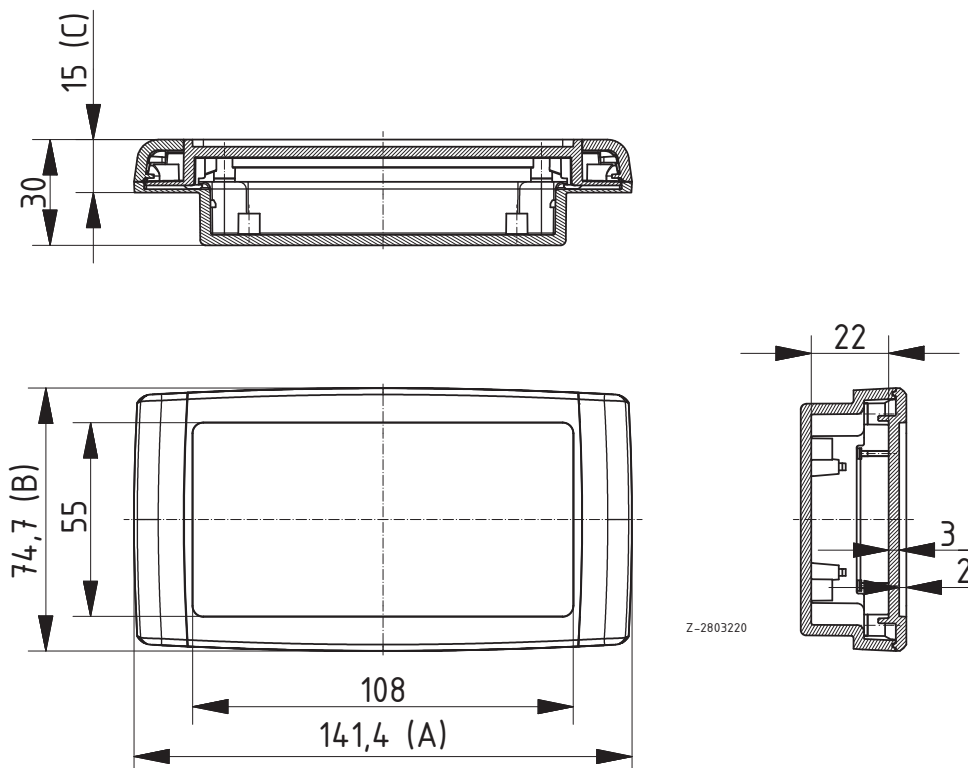

* = Available on request