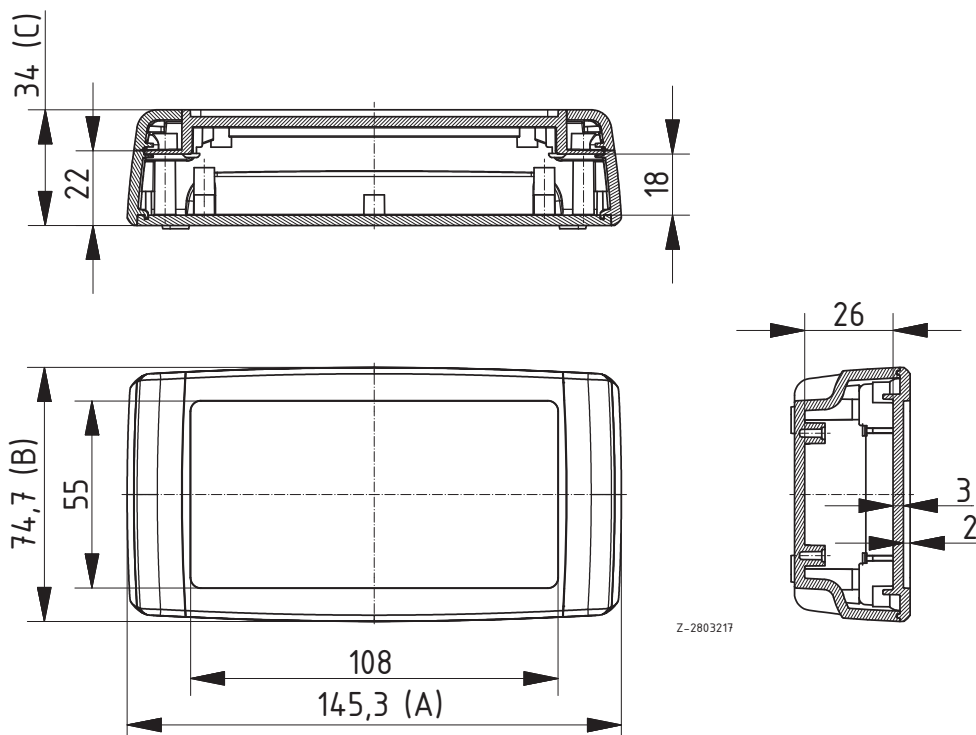

Coloured cover panels are available as accessories.

Circum C 1435 | Enclosures

Enclosure with integrated front panel

Model	Order no.	A	B	C	Colour
C 1435 F-7038	93143511	145,3	74,7	34	Agate grey
C 1435 F-7024	93143521	145,3	74,7	34	Graphite grey

Scope of delivery: Lid with integrated front panels, base, 2 cover panels, 4 screws

Enclosure with plug-in front panel

Model	Order no.	A	B	C	Colour
C 1435 F-FP-7038	93143512	145,3	74,7	34	Agate grey
C 1435 F-FP-7024	93143522	145,3	74,7	34	Graphite grey

Scope of delivery: Lid, base, 2 plug-in front panels, 2 cover panels, 4 screws

Z-2803217

* = Available on request

Circum C 1435 | Enclosures

Console enclosure with integrated front panel

Model	Order no.	A	B	C	Colour
C 1435 P-7038	93143513	145,3	74,7	34	Agate grey
C 1435 P-7024	93143523	145,3	74,7	34	Graphite grey