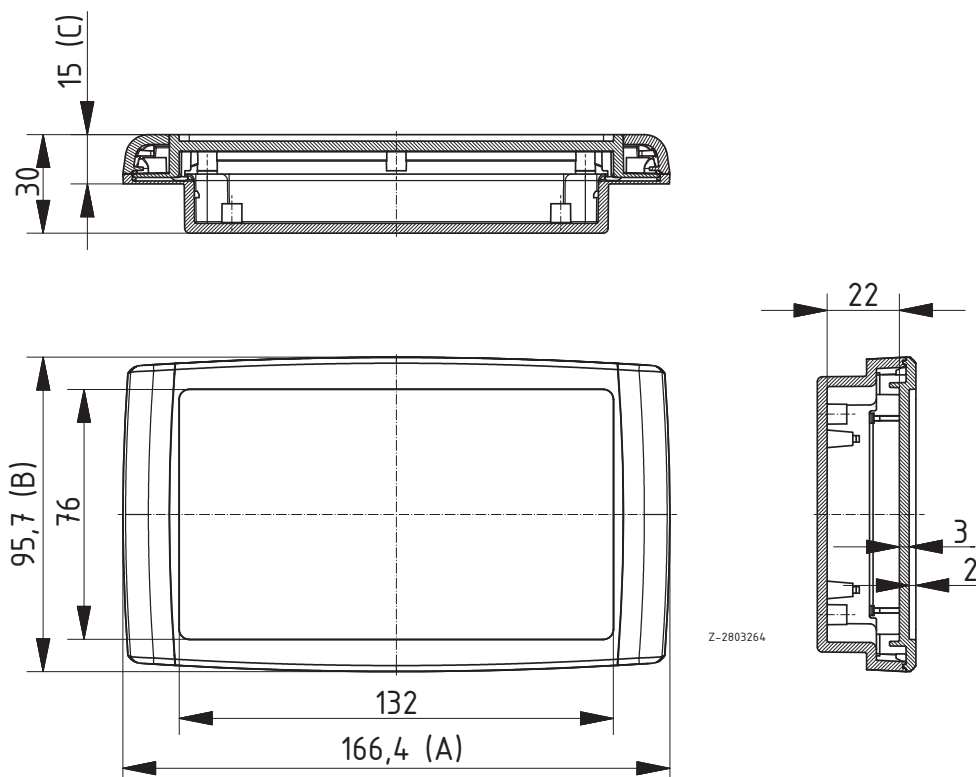

* = Available on request