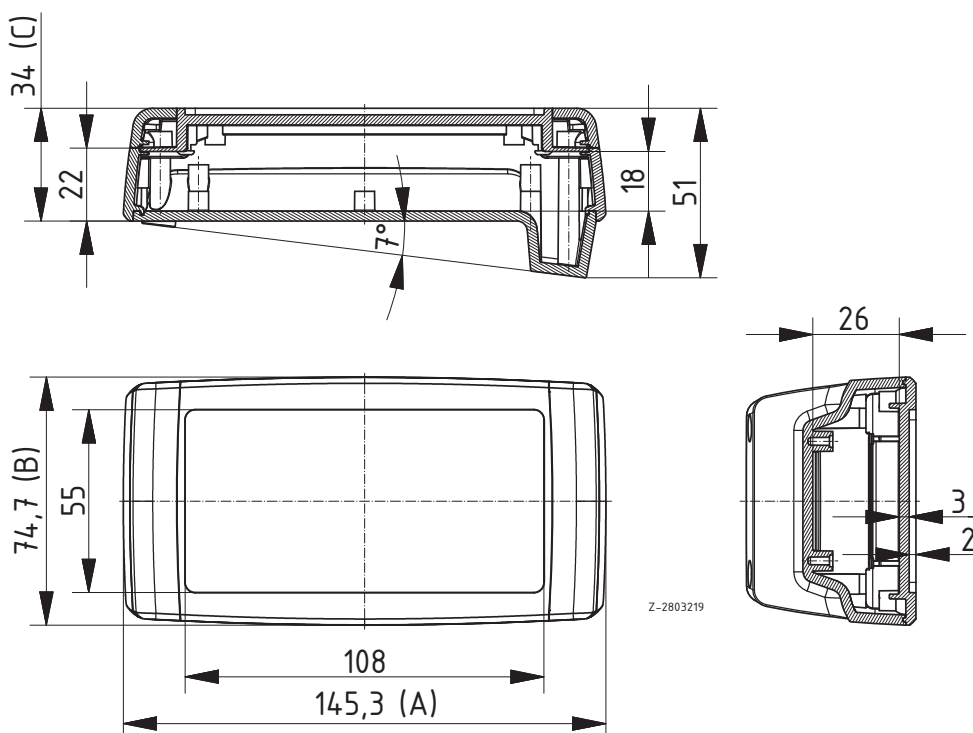

Console enclosure with plug-in front panel

Model	Order no.	A	B	C	Colour
C 1435 P-FP-7038	93143514	145,3	74,7	34	Agate grey
C 1435 P-FP-7024	93143524	145,3	74,7	34	Graphite grey

Scope of delivery: Lid, console base, 2 plug-in frontpanels, 2 cover panels, 4 screws, 4 rubber feet