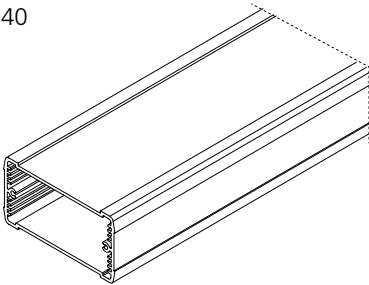

Material:

Extruded profiles: Al Mg Si 0,5 anodized

Plastic lid: ABS

Sealing material: EPDM

For details see technical information.

Profile cross-sections

ELP...620

ELP...840

ELP...1050

ELPH-EU...1050

ELP...1240

Enclosure versions

ELPH
(horizontally divided)

ELPU
(open on one side)

Insertion of front panels possible

ELP
(closed)

Dimensions

Model	A	B	C
ELP...620	57.5	22	*
ELP...840	80	42	*
ELPH-EU...1050	106	52	*
ELP...1050	106	52	*
ELP...1240	120	42	*

* C = Standard lengths: 100 / 150 / 200
Individual profile lengths on request.