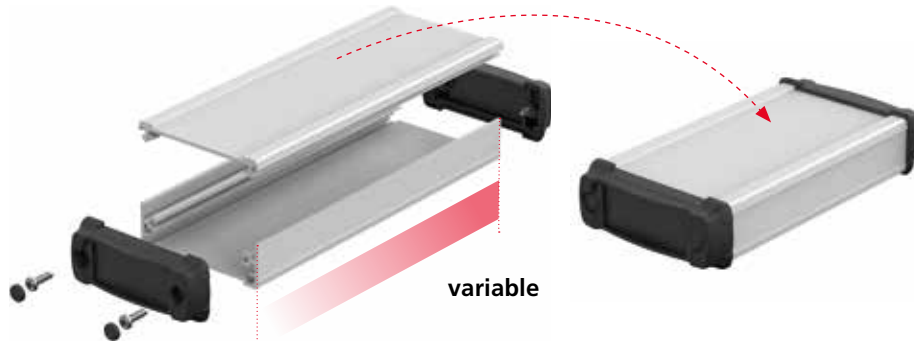

The product advantages

The technically functional design of the enclosure body consists of anodised aluminium profile and, if required, can be adapted in any manner to the relevant application.

The variable lengths and the three profile variants closed (ELP), horizontally divided (ELPH) or open on one side (ELPU) provide the suitable enclosure for every application.

By using seal EL...DI, the protection class for profile variant ELPH can now be increased from IP40 to IP54. For ELPH, factory-executed mounting of an additional round cord seal is required.

Plastic lids in two standard colours (now also in black) are available as a profile end.