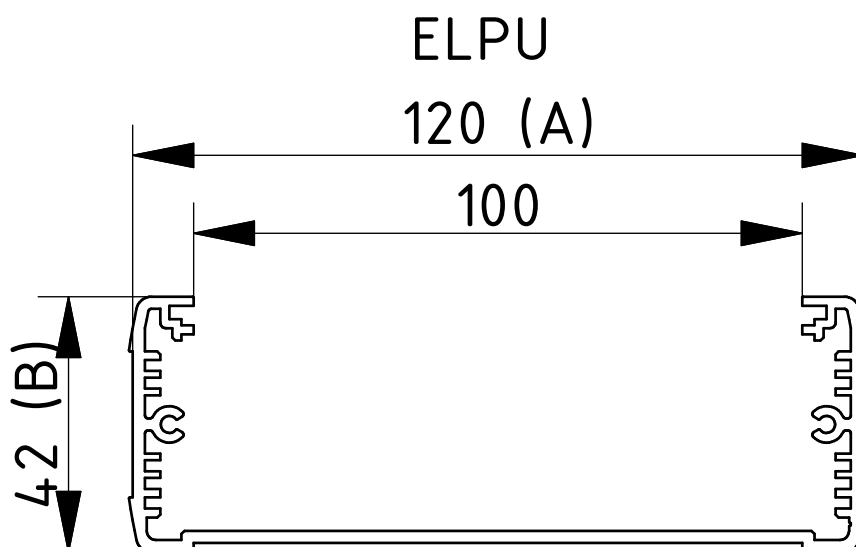

Scope Of Delivery: 1 enclosure profile, 2 plastic end covers, 4 screws, 4 screw covers Front panels for ELPU available as accessories

Notes: C = profile length, special lengths on request. D = end cover without wall bracket; DW = end cover with wall bracket