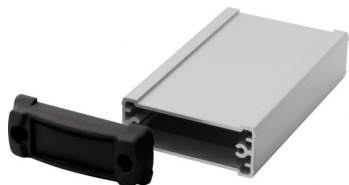

BOS-Ecoline

Enclosure profiles, closed

Closed enclosure with plastic lids

Model	Order no.	A	B	C
ELP 620-0100 D	83062100.S6	57.5	22	100
ELP 620-0150 D	83062150.S6	57.5	22	150
ELP 620-0200 D	83062200.S6	57.5	22	200
ELP 620-0100 DW	83062100.S7	57.5	22	100
ELP 620-0150 DW	83062150.S7	57.5	22	150
ELP 620-0200 DW	83062200.S7	57.5	22	200

Scope Of Delivery: 1 enclosure profile, 2 plastic end covers, 4 screws, 4 screw covers

Notes: C = profile length, special lengths on request. D = end cover without wall bracket; DW = end cover with wall bracket