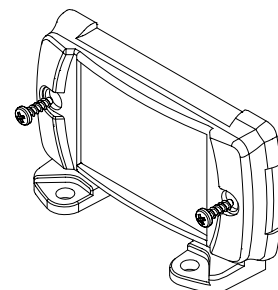

Profile cross-sections

ELP...620

ELP...840

ELP...1050

ELPH-EU...1050

ELP...1240

Enclosure versions

ELPH
(horizontally divided)

ELPU
(open on one side)

Insertion of front panels possible

ELP
(closed)

EL...DI
Seal to increase the protection class

Lid variants

ELP...D

ELP...DW