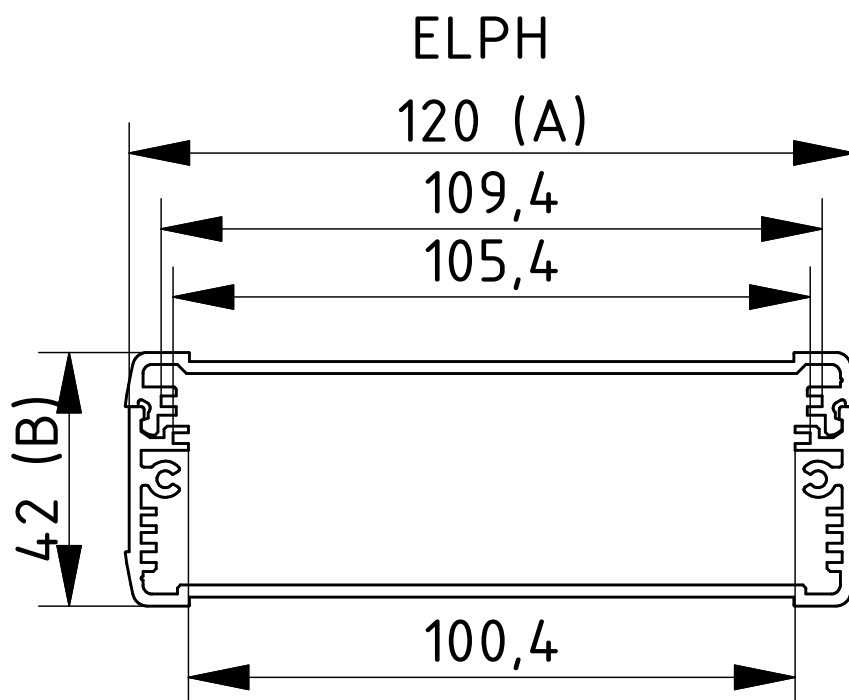

Scope Of Delivery: 1 enclosure profile (2 parts), 2 plastic end covers, 4 screws, 4 screw covers

Notes: C = profile length, special lengths on request. D = end cover without wall bracket; DW = end cover with wall bracket