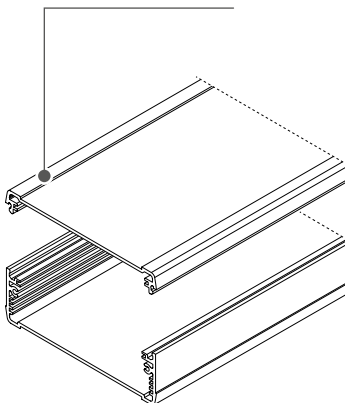

ELP...1050

ELPH-EU...1050

ELP...1240

Enclosure versions

ELPH
(horizontally divided)

ELPU
(open on one side)

Insertion of front panels possible

ELP
(closed)

Dimensions

Model	A	B	C
ELP...620	57.5	22	*
ELP...840	80	42	*
ELPH-EU...1050	106	52	*
ELP...1050	106	52	*
ELP...1240	120	42	*

* C = Standard lengths: 100 / 150 / 200
Individual profile lengths on request.