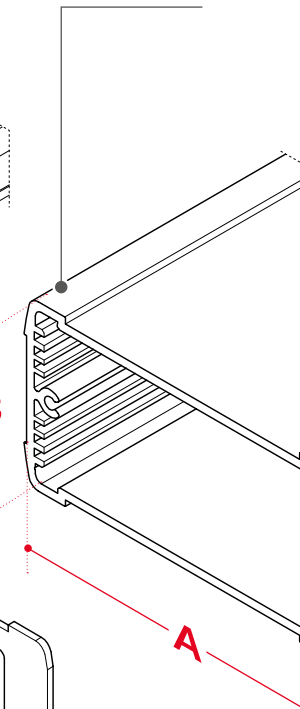

ELP...1050

ELPH-EU...1050

ELP...1240

Enclosure versions

ELPH
(horizontally divided)

ELPU
(open on one side)

Insertion of front panels possible

ELP
(closed)

Dimensions

Model	A	B	C
ELP...620	57.5	22	*
ELP...840	80	42	*
ELPH-EU...1050	106	52	*
ELP...1050	106	52	*
ELP...1240	120	42	*

* C = Standard lengths: 100 / 150 / 200
Individual profile lengths on request.