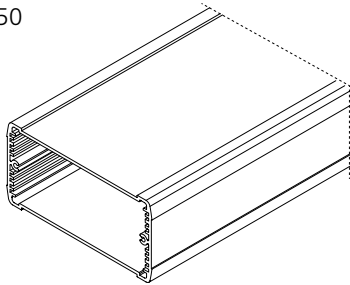

Material:

Extruded profiles: Al Mg Si 0,5 anodized

Plastic lid: ABS

Sealing material: EPDM

For details see technical information.

Profile cross-sections

ELP...620

ELP...840

ELP...1050

ELPH-EU...1050

ELP...1240

Enclosure versions

ELPH
(horizontally divided)

ELPU
(open on one side)

Insertion of front panels possible

ELP
(closed)

Dimensions

Model	A	B	C
ELP...620	57.5	22	*
ELP...840	80	42	*
ELPH-EU...1050	106	52	*
ELP...1050	106	52	*
ELP...1240	120	42	*

* C = Standard lengths: 100 / 150 / 200
Individual profile lengths on request.