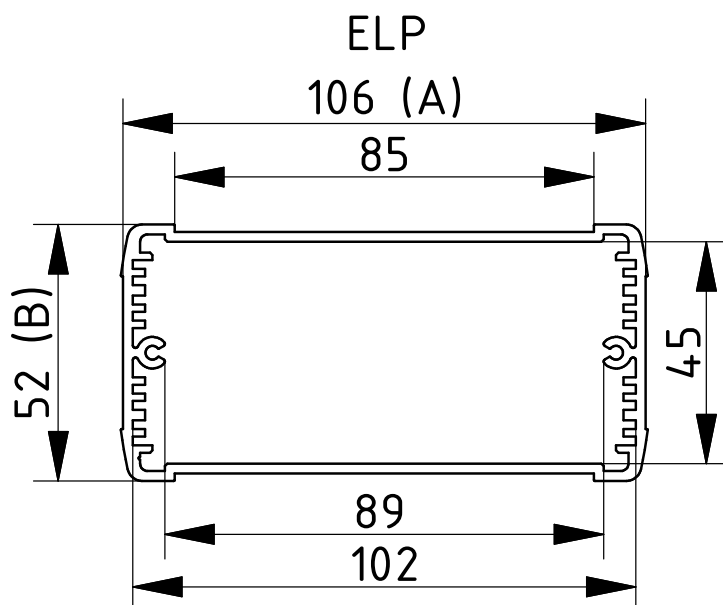

Scope Of Delivery: 1 enclosure profile, 2 plastic end covers, 4 screws, 4 screw covers

Notes: C = profile length, special lengths on request. D = end cover without wall bracket; DW = end cover with wall bracket