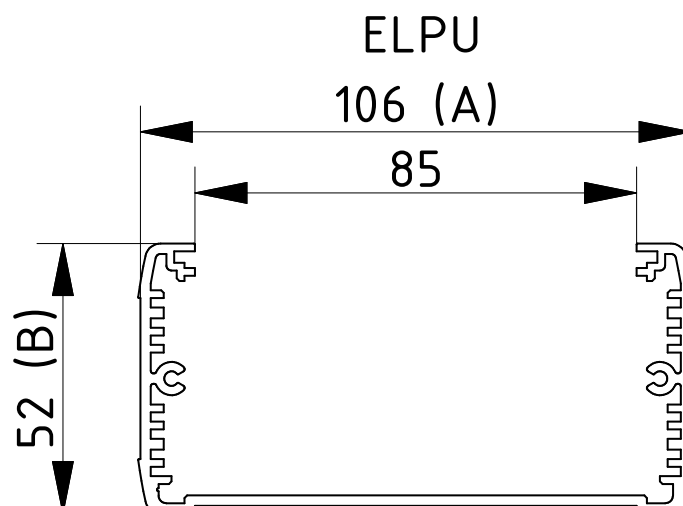

Scope Of Delivery: 1 enclosure profile, 2 plastic end covers, 4 screws, 4 screw covers Front panels for ELPUs available as accessories

Notes: C = profile length, special lengths on request. D = end cover without wall bracket; DW = end cover with wall bracket

BOS-Ecoline

Enclosure profiles, open on one side

Enclosure, open on one side, with plastic lids

Model	Order no.	A	B	C
ELPU 1050-0100 D	83057100.S6	106	52	100
ELPU 1050-0150 D	83057150.S6	106	52	150
ELPU 1050-0200 D	83057200.S6	106	52	200
ELPU 1050-0100 DW	83057100.S7	106	52	100
ELPU 1050-0150 DW	83057150.S7	106	52	150
ELPU 1050-0200 DW	83057200.S7	106	52	200

Scope Of Delivery: 1 enclosure profile, 2 plastic end covers, 4 screws, 4 screw covers Front panels for ELPU available as accessories

Notes: C = profile length, special lengths on request. D = end cover without wall bracket; DW = end cover with wall bracket