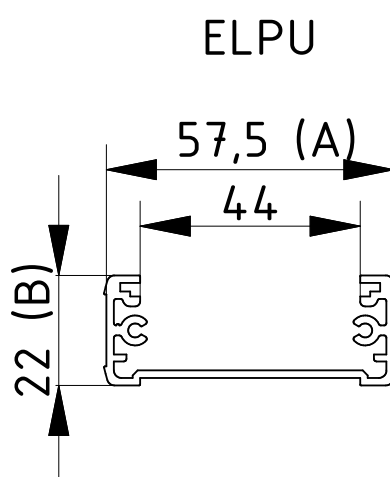

Scope Of Delivery: 1 enclosure profile (2 parts), 2 plastic end covers, 4 screws, 4 screw covers

Notes: C = profile length, special lengths on request. D = end cover without wall bracket; DW = end cover with wall bracket

BOS-Ecoline

Enclosure profiles, open on one side

Enclosure, open on one side, with plastic lids

Model	Order no.	A	B	C
ELPU 620-0100 D	83627100.S6	57.5	22	100
ELPU 620-0150 D	83627150.S6	57.5	22	150
ELPU 620-0200 D	83627200.S6	57.5	22	200
ELPU 620-0100 DW	83627100.S7	57.5	22	100
ELPU 620-0150 DW	83627150.S7	57.5	22	150
ELPU 620-0200 DW	83627200.S7	57.5	22	200

Scope Of Delivery: 1 enclosure profile, 2 plastic end covers, 4 screws, 4 screw covers Front panels for ELPU available as accessories

Notes: C = profile length, special lengths on request. D = end cover without wall bracket; DW = end cover with wall bracket