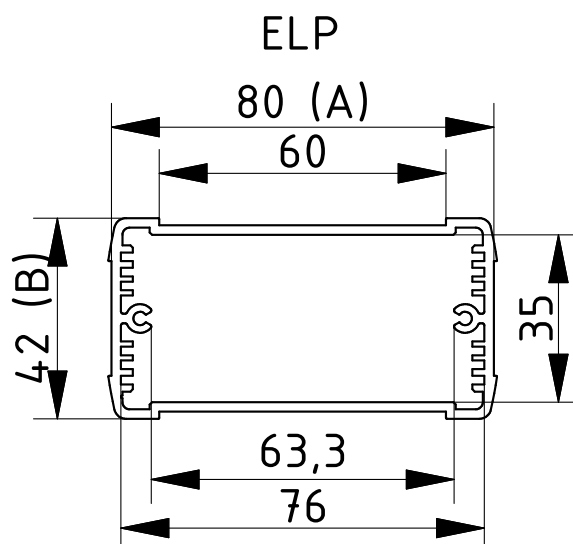

Scope Of Delivery: 1 enclosure profile, 2 plastic end covers, 4 screws, 4 screw covers

Notes: C = profile length, special lengths on request. D = end cover without wall bracket; DW = end cover with wall bracket