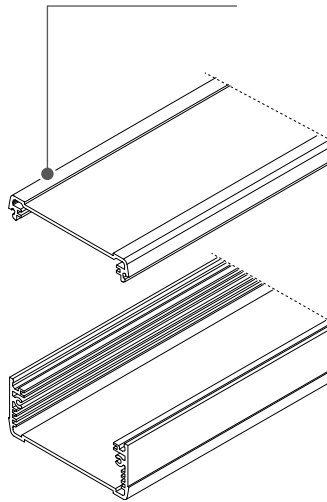

ELP...1050

ELPH-EU...1050

ELP...1240

Enclosure versions

ELPH
(horizontally divided)

ELPU
(open on one side)

Insertion of front panels possible

ELP
(closed)

Dimensions

Model	A	B	C
ELP...620	57.5	22	*
ELP...840	80	42	*
ELPH-EU...1050	106	52	*
ELP...1050	106	52	*
ELP...1240	120	42	*

* C = Standard lengths: 100 / 150 / 200
Individual profile lengths on request.