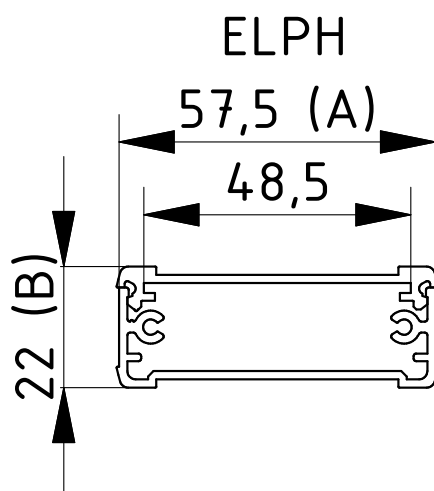

Scope Of Delivery: 1 enclosure profile, 2 plastic end covers, 4 screws, 4 screw covers

Notes: C = profile length, special lengths on request. D = end cover without wall bracket; DW = end cover with wall bracket

Scope Of Delivery: 1 enclosure profile (2 parts), 2 plastic end covers, 4 screws, 4 screw covers

Notes: C = profile length, special lengths on request. D = end cover without wall bracket; DW = end cover with wall bracket