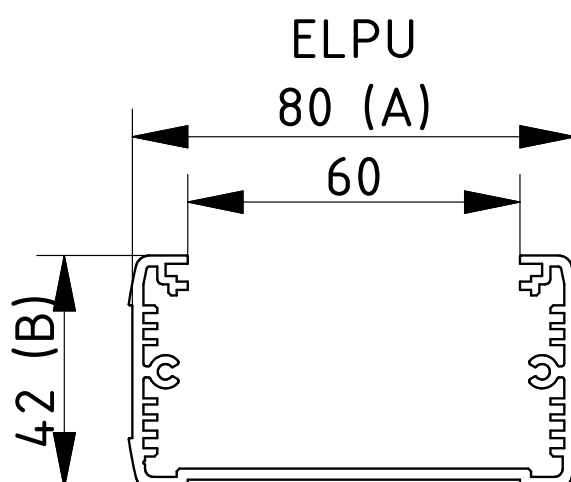

Scope Of Delivery: 1 enclosure profile, 2 plastic end covers, 4 screws, 4 screw covers Front panels for ELPU available as accessories

Notes: C = profile length, special lengths on request. D = end cover without wall bracket; DW = end cover with wall bracket

BOS-Ecoline

Enclosure profiles, open on one side

Enclosure, open on one side, with plastic lids

Model	Order no.	A	B	C
ELPU 840-0100 D	83847100.S6	80	42	100
ELPU 840-0150 D	83847150.S6	80	42	150
ELPU 840-0200 D	83847200.S6	80	42	200
ELPU 840-0100 DW	83847100.S7	80	42	100
ELPU 840-0150 DW	83847150.S7	80	42	150
ELPU 840-0200 DW	83847200.S7	80	42	200

Scope Of Delivery: 1 enclosure profile, 2 plastic end covers, 4 screws, 4 screw covers Front panels for ELPUs available as accessories

Notes: C = profile length, special lengths on request. D = end cover without wall bracket; DW = end cover with wall bracket