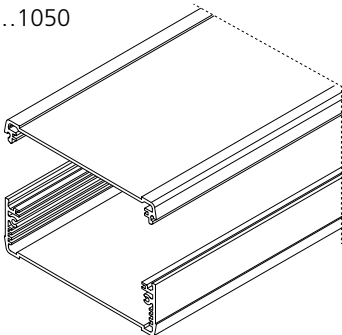

Material:

Extruded profiles: Al Mg Si 0,5 anodized

Plastic lid: ABS

Sealing material: EPDM

For details see technical information.

Profile cross-sections

ELP...620

ELP...840

ELP...1050

ELPH-EU...1050

ELP...1240

Enclosure versions

ELPH
(horizontally divided)

ELPU
(open on one side)

Insertion of front panels possible

ELP
(closed)

Dimensions

Model	A	B	C
ELP...620	57.5	22	*
ELP...840	80	42	*
ELPH-EU...1050	106	52	*
ELP...1050	106	52	*
ELP...1240	120	42	*

* C = Standard lengths: 100 / 150 / 200
Individual profile lengths on request.