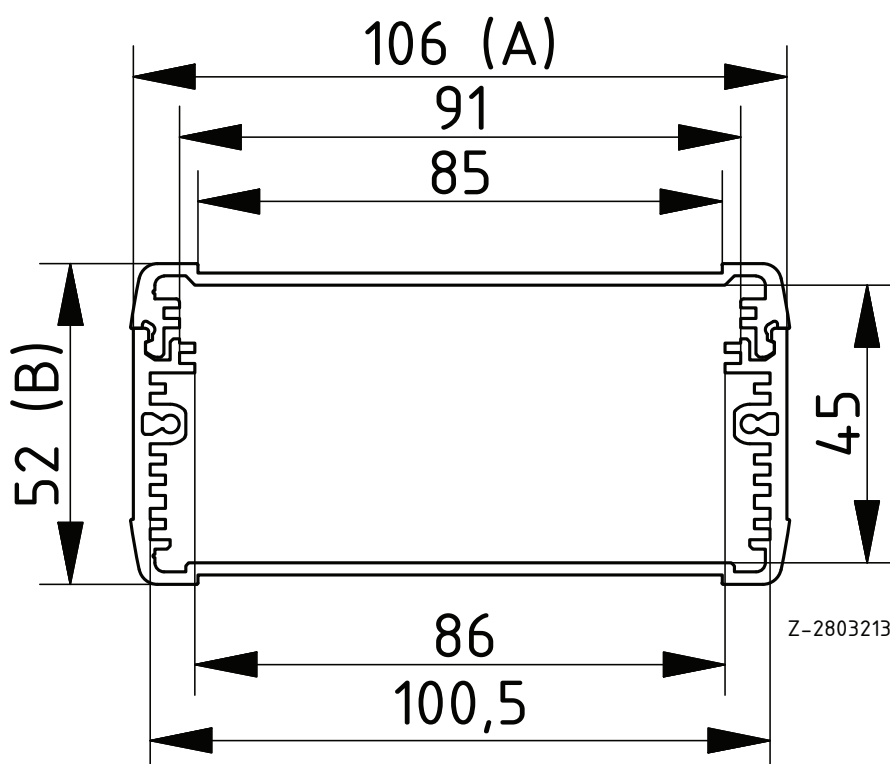

Scope Of Delivery: 1 enclosure profile (2 parts), 2 plastic end covers, 4 screws, 4 screw covers

Notes: C = profile length, special lengths on request. D = end cover without wall bracket; DW = end cover with wall bracket