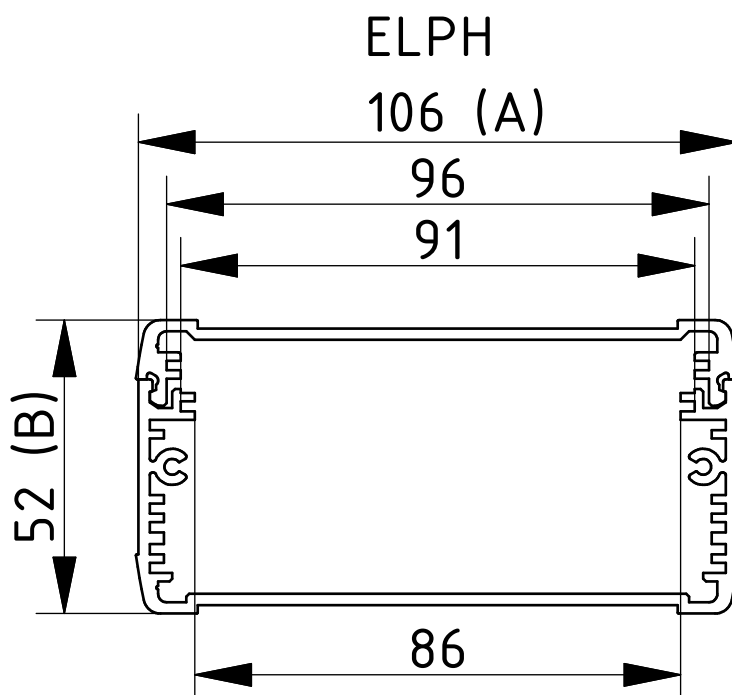

Scope Of Delivery: 1 enclosure profile (2 parts), 2 plastic end covers, 4 screws, 4 screw covers

Notes: C = profile length, special lengths on request. D = end cover without wall bracket; DW = end cover with wall bracket