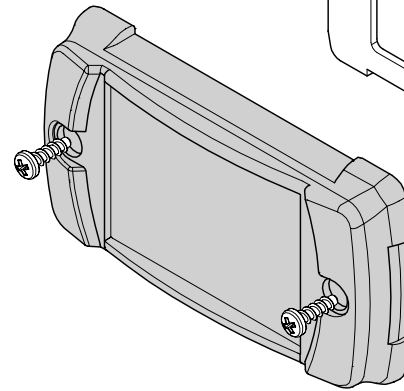

ELP...1050

ELPH-EU...1050

ELP...1240

Enclosure versions

ELPH
(horizontally divided)

ELPU
(open on one side)

Insertion of front panels possible

ELP
(closed)

Dimensions

Model	A	B	C
ELP...620	57.5	22	*
ELP...840	80	42	*
ELPH-EU...1050	106	52	*
ELP...1050	106	52	*
ELP...1240	120	42	*

* C = Standard lengths: 100 / 150 / 200
Individual profile lengths on request.