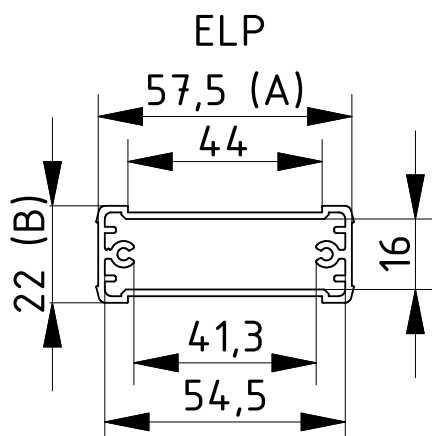

Dimensions

Model	A	B	C
ELP...620	57.5	22	*
ELP...840	80	42	*
ELPH-EU...1050	106	52	*
ELP...1050	106	52	*
ELP...1240	120	42	*

* C = Standard lengths: 100 / 150 / 200
Individual profile lengths on request.

Scope Of Delivery: 1 enclosure profile, 2 plastic end covers, 4 screws, 4 screw covers

Notes: C = profile length, special lengths on request. D = end cover without wall bracket; DW = end cover with wall bracket