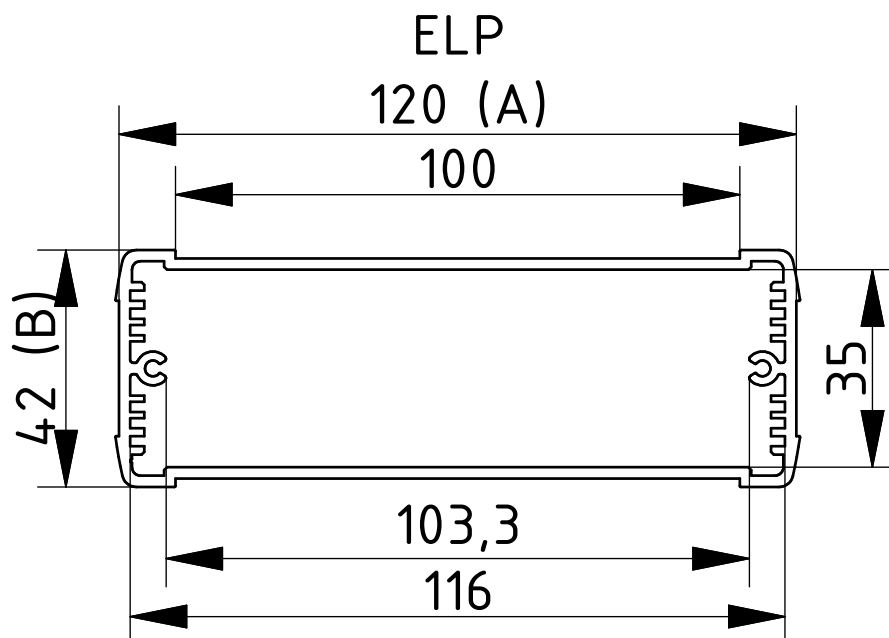

Scope Of Delivery: 1 enclosure profile, 2 plastic end covers, 4 screws, 4 screw covers

Notes: C = profile length, special lengths on request. D = end cover without wall bracket; DW = end cover with wall bracket