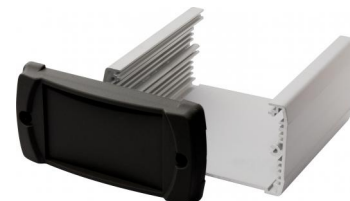

BOS-Ecoline

Enclosure profiles, open on one side

Enclosure, open on one side, with plastic lids

Model	Order no.	A	B	C
ELPU 1050-0100 D	83057100.S6	106	52	100
ELPU 1050-0150 D	83057150.S6	106	52	150
ELPU 1050-0200 D	83057200.S6	106	52	200
ELPU 1050-0100 DW	83057100.S7	106	52	100
ELPU 1050-0150 DW	83057150.S7	106	52	150
ELPU 1050-0200 DW	83057200.S7	106	52	200

Scope Of Delivery: 1 enclosure profile, 2 plastic end covers, 4 screws, 4 screw covers Front panels for ELPU available as accessories

Notes: C = profile length, special lengths on request. D = end cover without wall bracket; DW = end cover with wall bracket