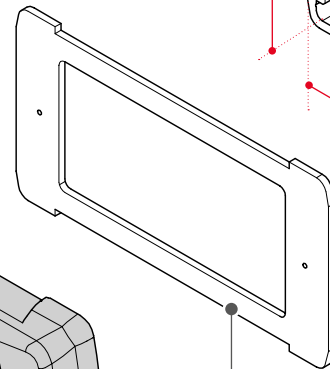

ELP...1050

ELPH-EU...1050

ELP...1240

Enclosure versions

ELPH
(horizontally divided)

ELPU
(open on one side)

Insertion of front panels possible

ELP
(closed)

Dimensions

Model	A	B	C
ELP...620	57.5	22	*
ELP...840	80	42	*
ELPH-EU...1050	106	52	*
ELP...1050	106	52	*
ELP...1240	120	42	*

* C = Standard lengths: 100 / 150 / 200
Individual profile lengths on request.