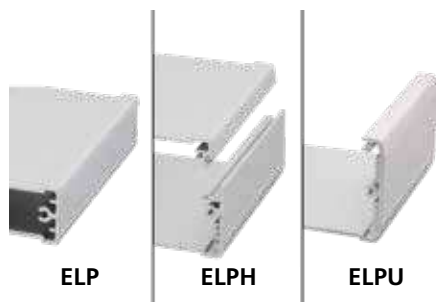

The product advantages

The technically functional design of the enclosure body consists of anodised aluminium profile and, if required, can be adapted in any manner to the relevant application.

The variable lengths and the three profile variants closed (ELP), horizontally divided (ELPH) or open on one side (ELPU) provide the suitable enclosure for every application.

By using seal EL...DI, the protection class for profile variant ELPH can now be increased from IP40 to IP54. For ELPH, factory-executed mounting of an additional round cord seal is required.

Plastic lids in two standard colours (now also in black) are available as a profile end.