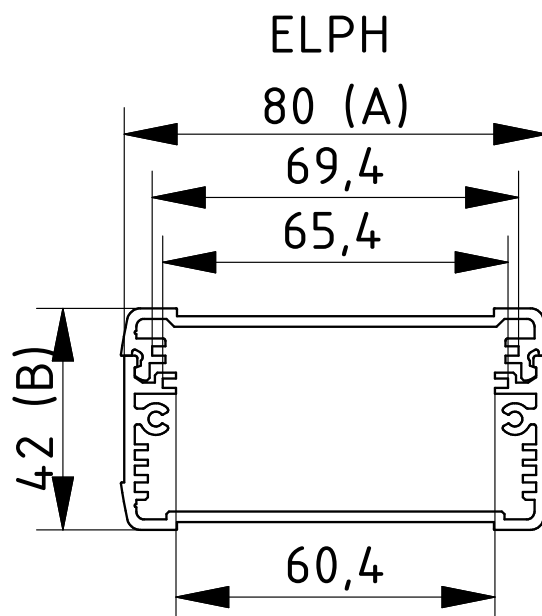

Scope Of Delivery: 1 enclosure profile (2 parts), 2 plastic end covers, 4 screws, 4 screw covers

Notes: C = profile length, special lengths on request. D = end cover without wall bracket; DW = end cover with wall bracket