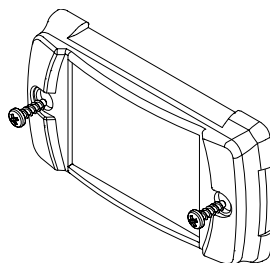

Lid variants

ELP...D